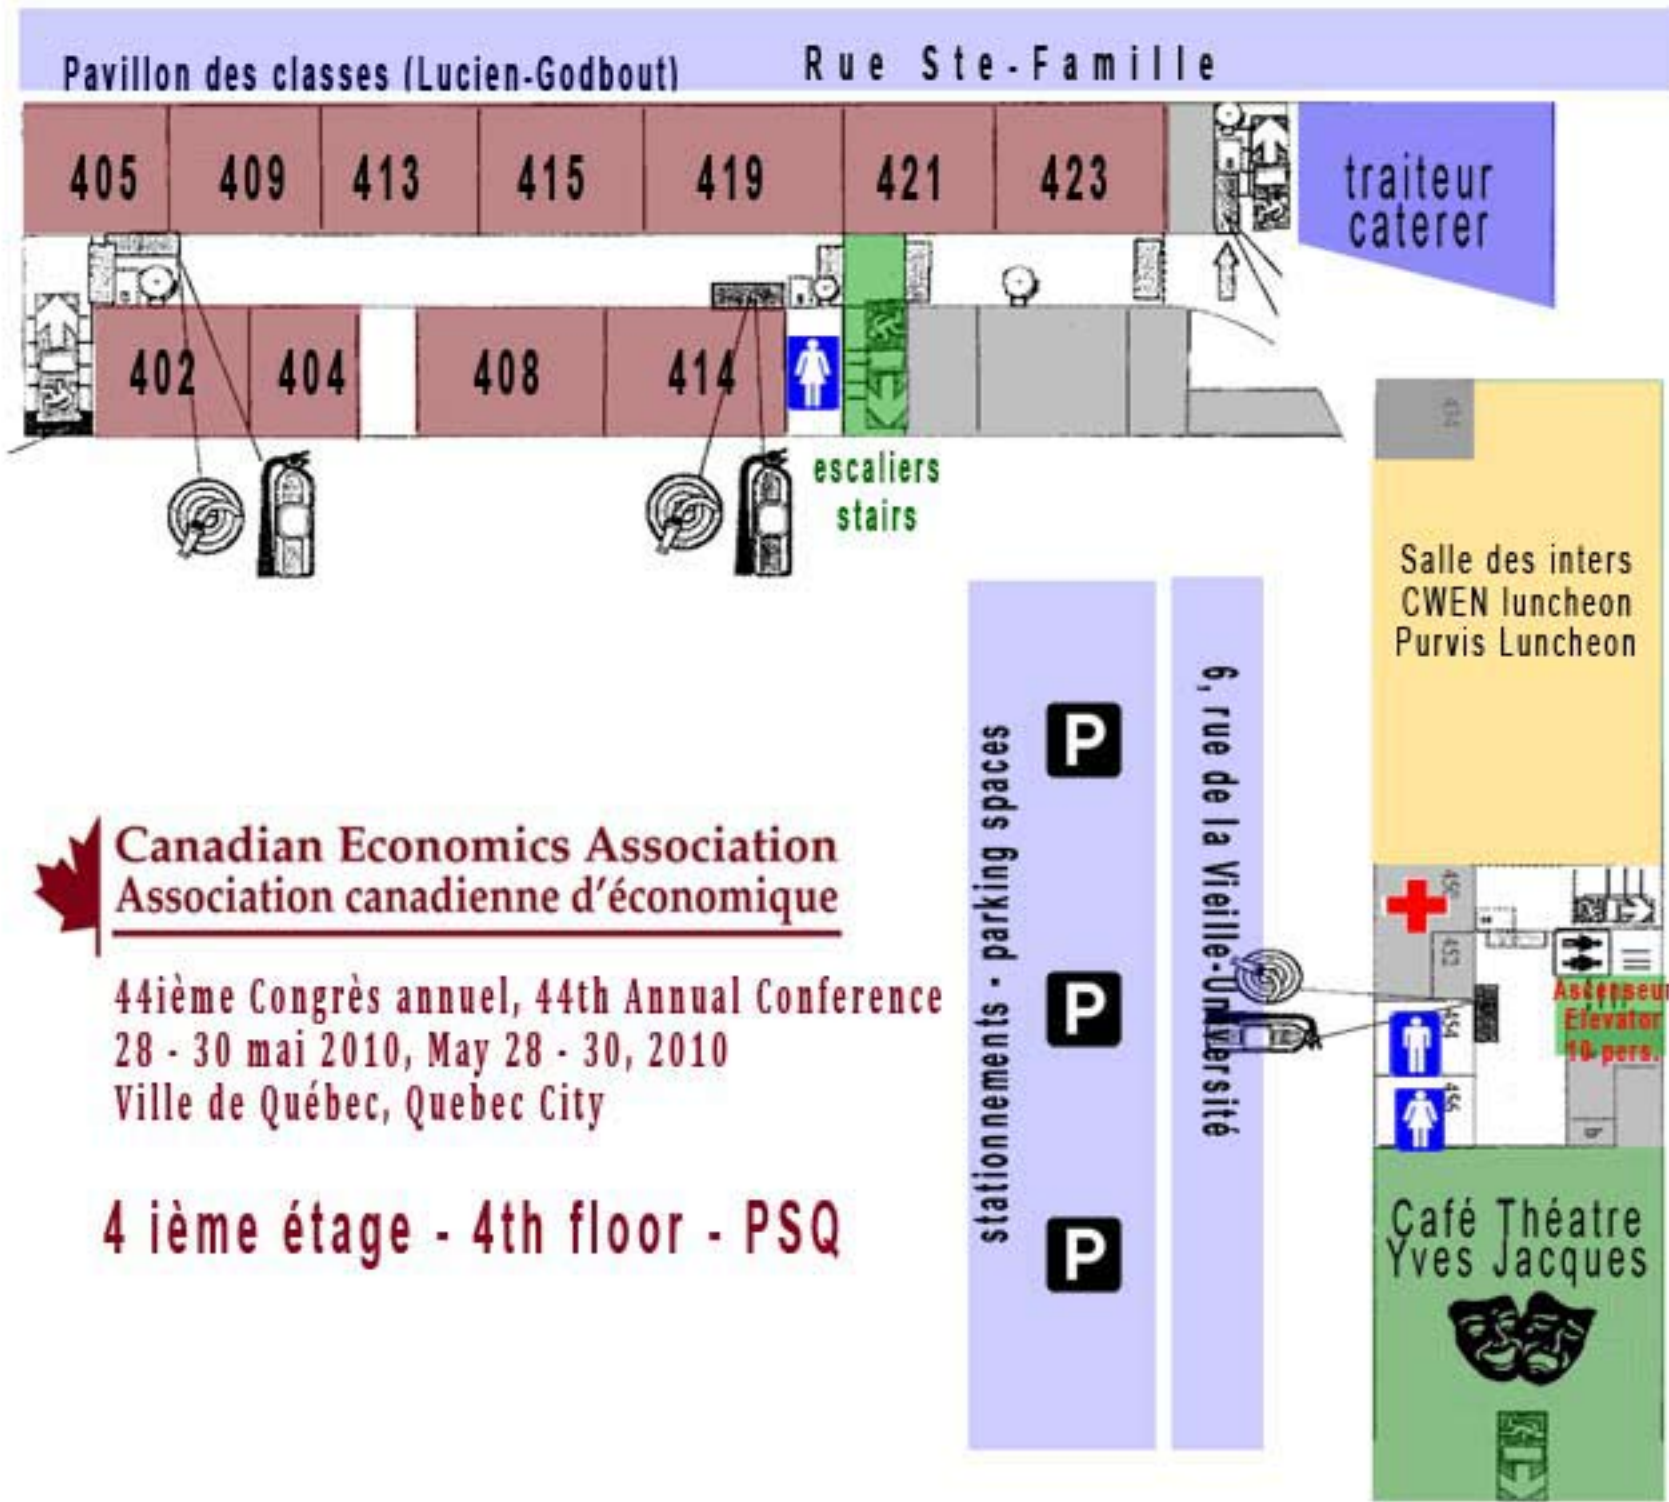

Rue Ste-Famille

17 Rue Ste-Famille

escaliers
stairs

Porche

Rue Hébert

**Canadian Economics Association
Association canadienne d'économique**

44ième Congrès annuel, 44th Annual Conference
28 - 30 mai 2010, May 28 - 30, 2010
Ville de Québec, Quebec City

1er étage - 1st floor - PSQ

Internet access: computer room 235
and WiFi in the classrooms 3rd, 4th and 5th floor
Salle Café théâtre

stationnements - parking spaces

6, rue de la Vieille-Université

**Canadian Economics Association
Association canadienne d'économique**

44ième Congrès annuel, 44th Annual Conference
28 - 30 mai 2010, May 28 - 30, 2010
Ville de Québec, Quebec City

2 ième étage - 2nd floor - PSQ

Internet access: computer room 235
and WiFi in the classrooms 3rd, 4th and 5th floor
Salle Café théâtre

Internet access: computer room 235
and WiFi in the classrooms 3rd, 4th and 5th floor
Salle Café théâtre

**Canadian Economics Association
Association canadienne d'économie**

44^{ème} Congrès annuel, 44th Annual Conference
28 - 30 mai 2010, May 28 - 30, 2010
Ville de Québec, Quebec City