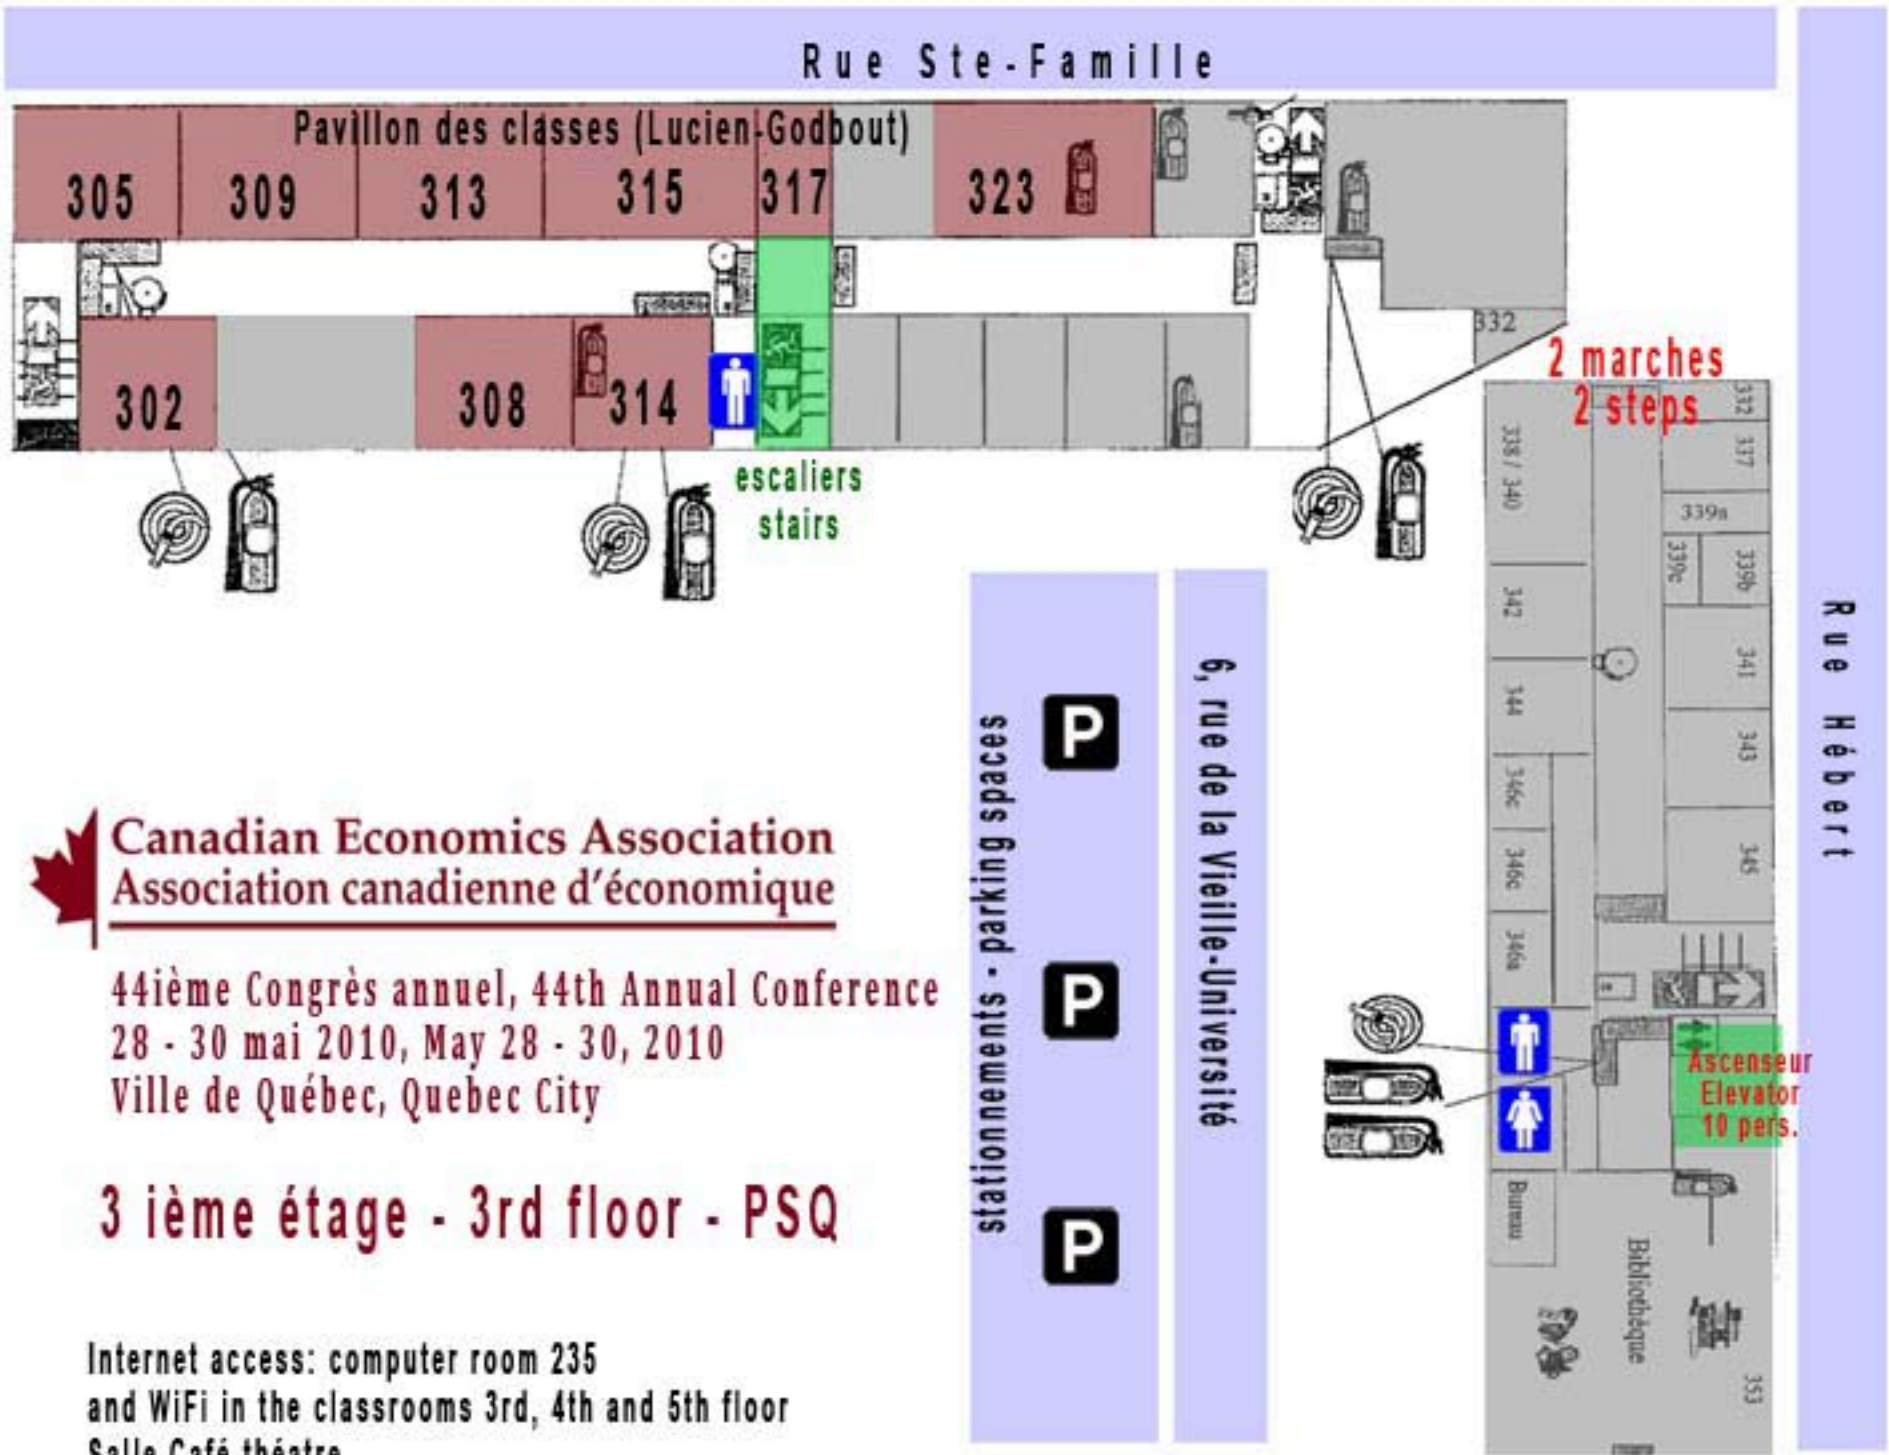

Rue Ste-Famille

17 Rue Ste-Famille

escaliers
stairs

Porche

Rue Hébert

**Canadian Economics Association
Association canadienne d'économique**

44ième Congrès annuel, 44th Annual Conference
28 - 30 mai 2010, May 28 - 30, 2010
Ville de Québec, Quebec City

1er étage - 1st floor - PSQ

Internet access: computer room 235
and WiFi in the classrooms 3rd, 4th and 5th floor
Salle Café théâtre

stationnements - parking spaces

6, rue de la Vieille-Université

**Canadian Economics Association
Association canadienne d'économique**

44ième Congrès annuel, 44th Annual Conference
28 - 30 mai 2010, May 28 - 30, 2010
Ville de Québec, Quebec City

2 ième étage - 2nd floor - PSQ

Internet access: computer room 235
and WiFi in the classrooms 3rd, 4th and 5th floor
Salle Café théâtre

Internet access: computer room 235
and WiFi in the classrooms 3rd, 4th and 5th floor
Salle Café théâtre

**Canadian Economics Association
Association canadienne d'économie**

44^{ème} Congrès annuel, 44th Annual Conference
28 - 30 mai 2010, May 28 - 30, 2010
Ville de Québec, Quebec City