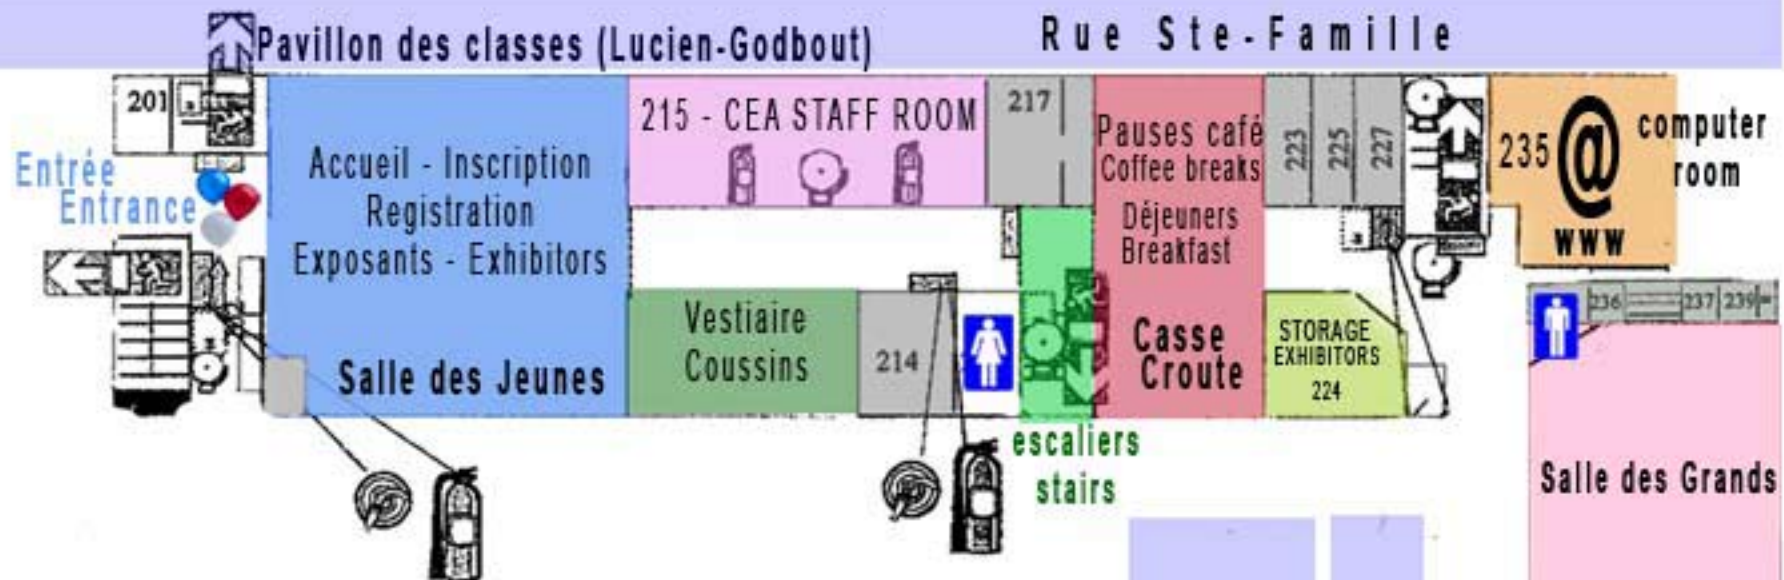

Rue Ste-Famille

17 Rue Ste-Famille

escaliers
stairs

Porche

Rue Hébert

**Canadian Economics Association
Association canadienne d'économique**

44ième Congrès annuel, 44th Annual Conference
28 - 30 mai 2010, May 28 - 30, 2010
Ville de Québec, Quebec City

1er étage - 1st floor - PSQ

Internet access: computer room 235
and WiFi in the classrooms 3rd, 4th and 5th floor
Salle Café théâtre

stationnements - parking spaces

6, rue de la Vieille-Université

**Canadian Economics Association
Association canadienne d'économique**

44ième Congrès annuel, 44th Annual Conference
28 - 30 mai 2010, May 28 - 30, 2010
Ville de Québec, Quebec City

2 ième étage - 2nd floor - PSQ

Internet access: computer room 235
and WiFi in the classrooms 3rd, 4th and 5th floor
Salle Café théâtre

Internet access: computer room 235
and WiFi in the classrooms 3rd, 4th and 5th floor
Salle Café théâtre

**Canadian Economics Association
Association canadienne d'économie**

44^{ème} Congrès annuel, 44th Annual Conference
28 - 30 mai 2010, May 28 - 30, 2010
Ville de Québec, Quebec City