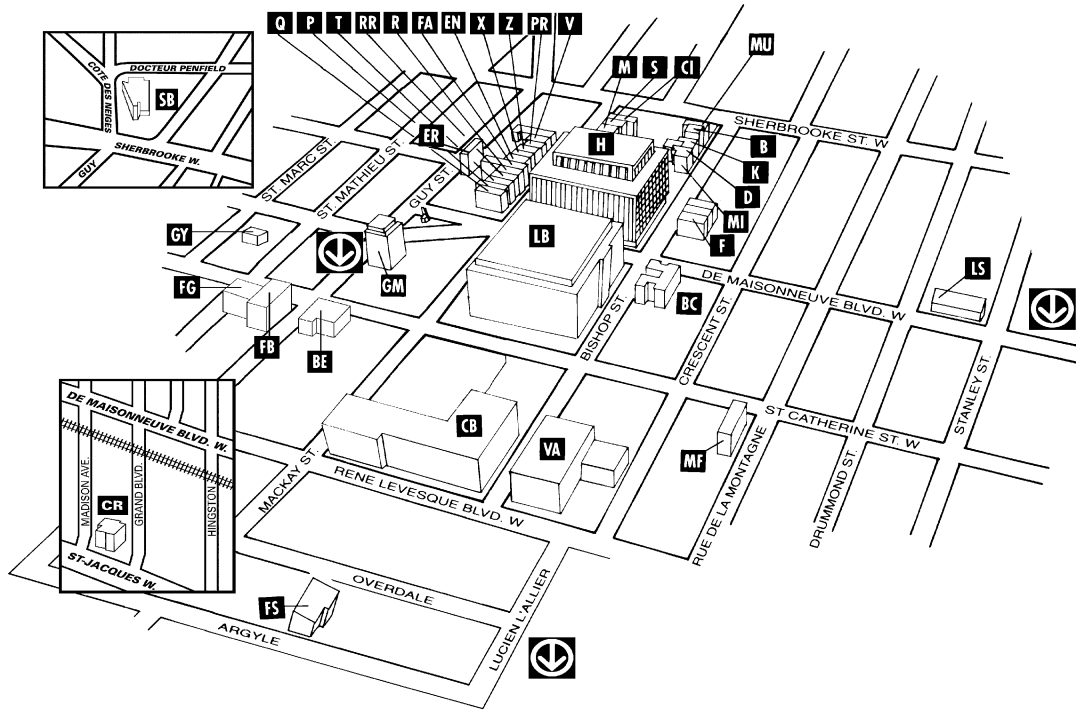

Concordia University Sir George Williams Campus

Sir George Williams Campus — (H3G 1M8)

B 2160 Bishop	FS 1438 Overdale	MU 2170 Bishop
BC 1463 Bishop (Bishop Court Administration)	GM 1550 de Maisonneuve Blvd W.	P 2020 Mackay
BE 1257 Guy	GY 1822 de Maisonneuve Blvd W. (Victoria School Gym)	PR 2100 Mackay
CB 1425 René-Lévesque Blvd W.	H 1455 de Maisonneuve Blvd W. (Hall Building)	Q 2010 Mackay
CI 2149 Mackay	K 2150 Bishop	R 2050 Mackay
CR 6277 St. Jacques W. (CONCAVE Research Centre)	LB 1400 de Maisonneuve Blvd W. (J.W. McConnell/Webster Library)	RR 2040 Mackay
D 2140 Bishop	LS 2015 Drummond (Classrooms)	S 2145 Mackay
EN 2070 Mackay	M 2135 Mackay	SB 1590 Docteur Penfield
ER 2155 Guy	MF 1230 de la Montagne (Académie Bourget)	T 2030 Mackay
F 2085 Bishop	MI 2130 Bishop	V 2110 Mackay
FA 2060 Mackay		VA 1395 René-Lévesque Blvd W. (Visual Arts Building)
FB 1250 Guy (Faubourg Tower)		X 2080 Mackay
FG 1616 Ste. Catherine St. W.		Z 2090 Mackay