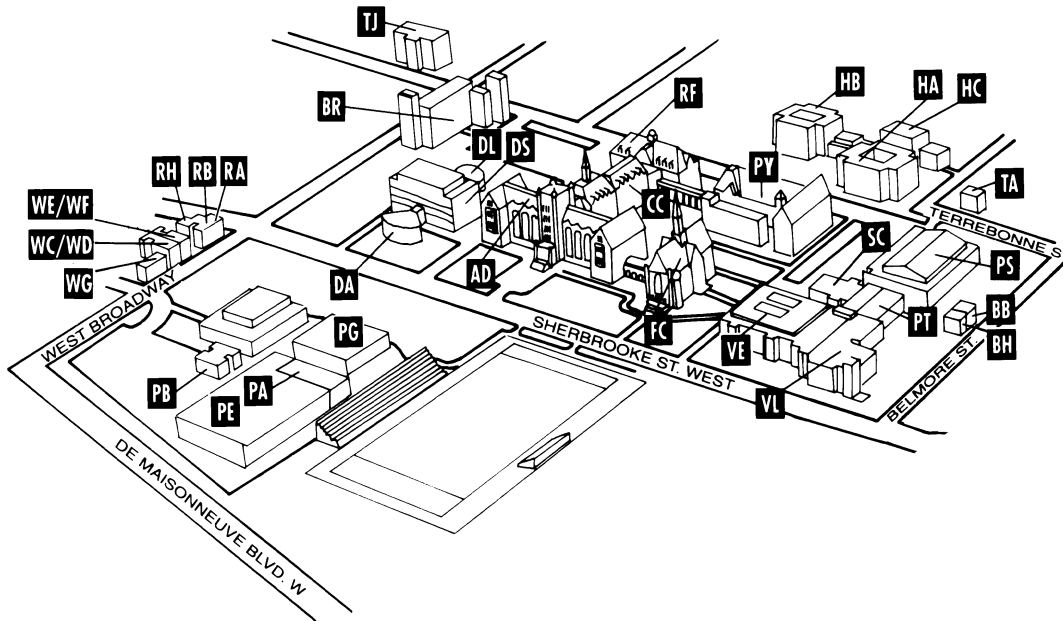

## Loyola Campus — (H4B 1R6)

<b>AD</b> 7141 Sherbrooke W. (Administration Building)	<b>FC</b> 7141 Sherbrooke W. (F.C. Smith Auditorium)	<b>PG</b> 7200 Sherbrooke W. (Athletics Gym)	<b>SC</b> 7141 Sherbrooke W. (Campus Centre)
<b>BB</b> 3502 Belmore Ave	<b>HA</b> 7141 Sherbrooke W. (Hingston Hall - A)	<b>PS</b> 7141 Sherbrooke W. (Physical Services Building)	<b>TA</b> 7079 Terrebonne
<b>BH</b> 3500 Belmore Ave (Belmore House)	<b>HB</b> 7141 Sherbrooke W. (Hingston Hall - B)	<b>PT</b> 7141 Sherbrooke W. (Oscar Peterson Concert Hall)	<b>TJ</b> 7315 Terrebonne
<b>BR</b> 7141 Sherbrooke W. (Bryan Building)	<b>HC</b> 7141 Sherbrooke W. (Hingston Hall - C)	<b>PY</b> 7141 Sherbrooke W. (Psychology Building)	<b>VE</b> 7141 Sherbrooke W. (Vanier Extension)
<b>CC</b> 7141 Sherbrooke W. (Central Building)	<b>PA</b> 7200 Sherbrooke W. (Athletics Complex)	<b>RA</b> 7300 Sherbrooke W.	<b>VL</b> 7141 Sherbrooke W. (Vanier Library)
<b>DA</b> 7141 Sherbrooke W. (Drummond Auditorium)	<b>PB</b> 7200 Sherbrooke W. (Athletics Boiler Room)	<b>RB</b> 7302 Sherbrooke W.	<b>WC</b> 2490 West Broadway
<b>DL</b> 7141 Sherbrooke W. (Russell Breen Senate Chamber)	<b>PE</b> 7200 Sherbrooke W. (Athletics Rink)	<b>RF</b> 7141 Sherbrooke W. (Refectory Building)	<b>WD</b> 2492 West Broadway
<b>DS</b> 7141 Sherbrooke W. (Drummond Science)		<b>RH</b> 7312 Sherbrooke W.	<b>WE</b> 2494 West Broadway
			<b>WF</b> 2496 West Broadway
			<b>WG</b> 2480 West Broadway